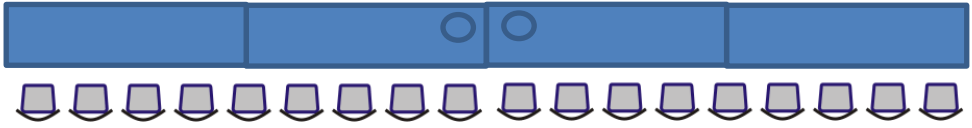

Each arc represents a set of 4 chairs. Depending on the amount of teams quizzing you may have less sets of chairs.

4 – 8' Tables for Quiz Master, Judges, Score Keepers and Timers.

- Indicates a microphone – (3 Stand up mics and 2 tables mics)
- 1 – Surge Strip
- 1 – Extension Chord

Probably about 75-100 chairs for observers.